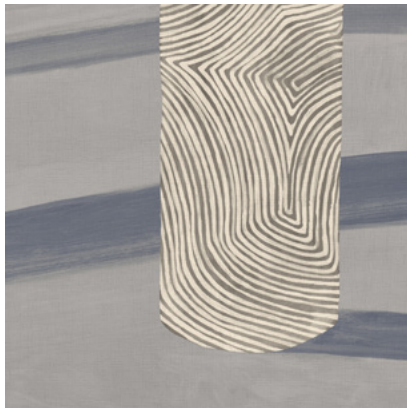

# SYLVAN

Tear Sheet

Sylvan is a choreography of landscape, light, and shadow.

AFTERLIGHT

BOREAL

DAYLIGHT

LAKESIDE

PENUMBRA

SHADOW

SUNDIAL

STONE