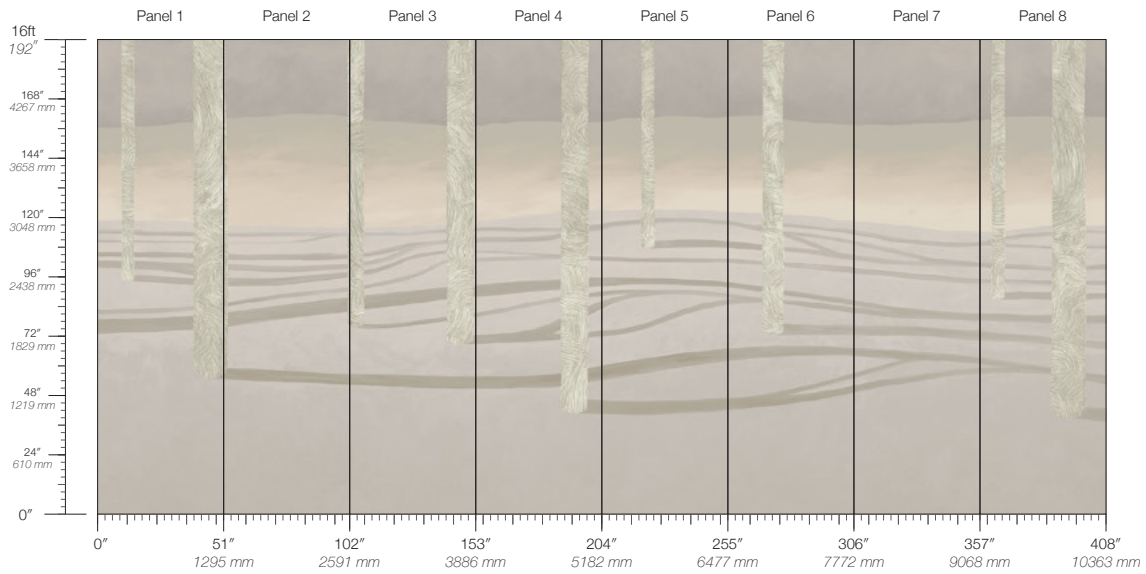

Sylvan Tone

Suitable for residential and commercial projects

COLOR

Tone

STOCK

Made to order

REPEAT

Non-repeating

CONTACT

sales@calicowallpaper.com
+1 718 243 1705
57 Lispenard Street
New York, NY 10013 USA

ITEM

5508

MINIMUM

1 panel

LEAD TIME

4 weeks to print

CONTENT

Type II Vinyl

MAINTENANCE

Water-based cleanser

ORIGIN

USA

DISCLAIMER

Panel maps represent mural artwork only. Reference the physical sample for color and texture.

PANEL WIDTH

51" / 1295 mm trimmed

FLAMMABILITY

ASTM E84 Adhered Class A

DETAILS

Custom options available

PANEL HEIGHT

132" / 3353 mm standard
192" / 4877 mm extended

ENVIRONMENTAL

Recycled Content, Phthalate Free
Low VOC, HPD Available

PRICE

Available upon request