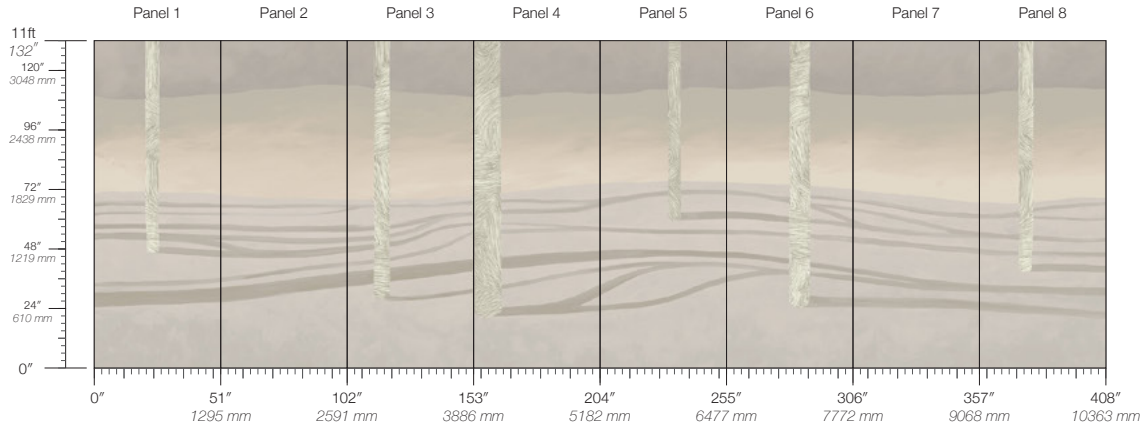

Sylvan Tone

Suitable for residential and commercial projects

COLOR

Tone

STOCK

Made to order

REPEAT

Non-repeating

CONTACT

sales@calicowallpaper.com
+1 718 243 1705
57 Lispenard Street
New York, NY 10013 USA

ITEM

5508

MINIMUM

1 panel

LEAD TIME

4 weeks to print

CONTENT

Type II Vinyl

MAINTENANCE

Water-based cleanser

ORIGIN

USA

DISCLAIMER

Panel maps represent mural artwork only. Reference the physical sample for color and texture.

PANEL WIDTH

51" / 1295 mm trimmed

FLAMMABILITY

ASTM E84 Adhered Class A

DETAILS

Custom options available

PANEL HEIGHT

132" / 3353 mm standard
192" / 4877 mm extended

ENVIRONMENTAL

Recycled Content, Phthalate Free
Low VOC, HPD Available

PRICE

Available upon request